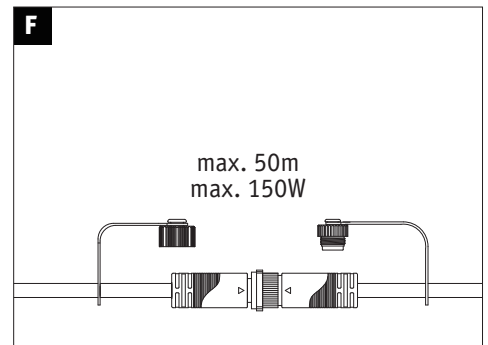

3x

1x

1x

incl.

Driver

Paulmann
Art.-Nr. 988.48

Control Box

ZigBee Control Box
not incl.
 Paulmann
Art.-Nr. 939.99