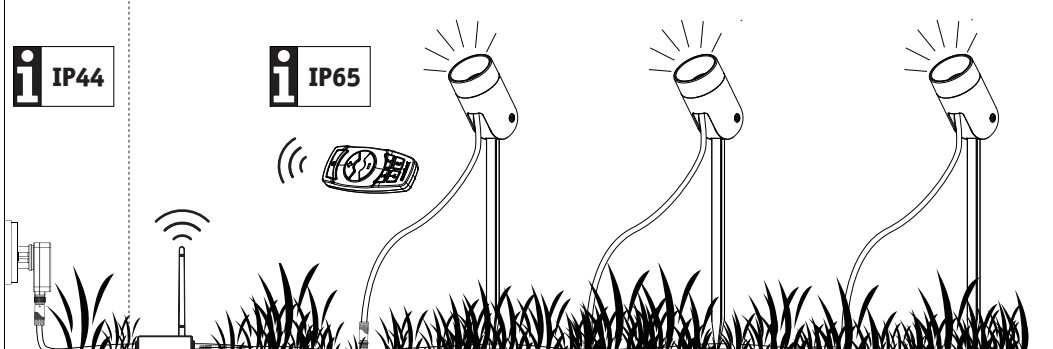

3x

1x

1x

incl.

Driver

Paulmann
Art.-Nr. 988.48

Control Box

ZigBee Control Box
not incl.
 Paulmann
Art.-Nr. 939.99