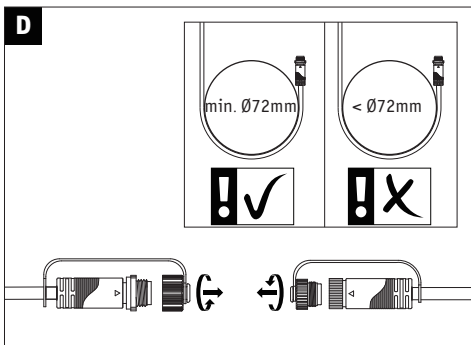

3x

1x

1x

incl.

Driver

Paulmann
Art.-Nr. 988.48

Control Box

ZigBee Control Box
not incl.
 Paulmann
Art.-Nr. 939.99