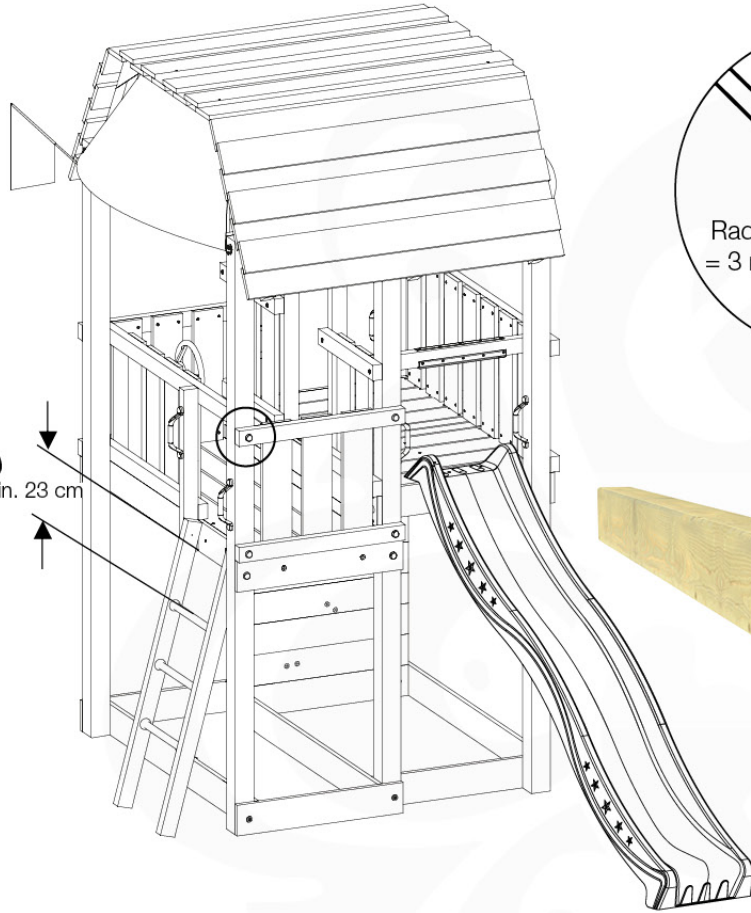

32

2x
002_308

33 Extra

34 Safety Check

min. 23 cm

35 Product Identification

4x 13 mm
002_042

1x
103_901

Playtowers

Playhouses

Modules

Links

Swings

Frames

Accessories