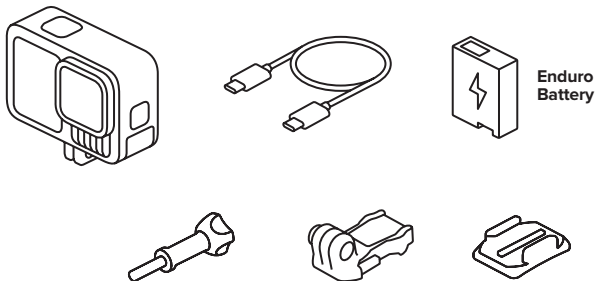

What's Included

Key Camera Specs

VIDEO

- 5.3K60, 4K120, 2.7K240 and more
- 8x slo-mo
- 24.7MP frame grabs

PHOTO

- 27MP
- Single Photo
- 30 fps Burst
- Interval photo
- Night photo
- RAW

BURST SLO-MO

- 720p400
- 900p360
- 5.3K120

TIME LAPSE

- 5.3K TimeWarp 3.0 Video
- Star Trails
- Light Painting
- Vehicle Light Trails
- 5.3K Time Lapse Video
- Time Lapse Photo
- 5.3K Night Lapse Video
- Night Lapse Photo