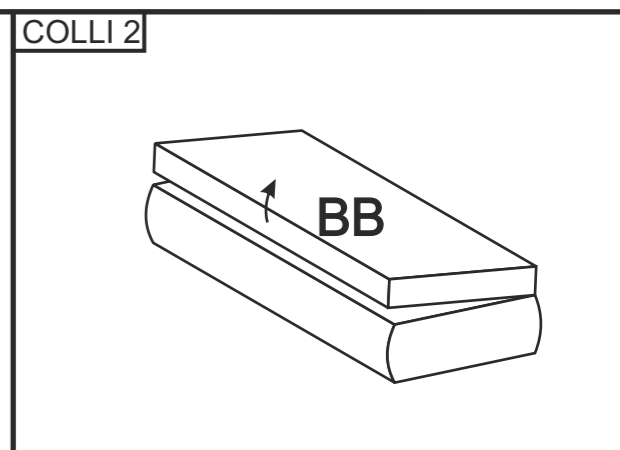

Ver: 19.09.23

NINONI/Rubona 180 Hmix LED