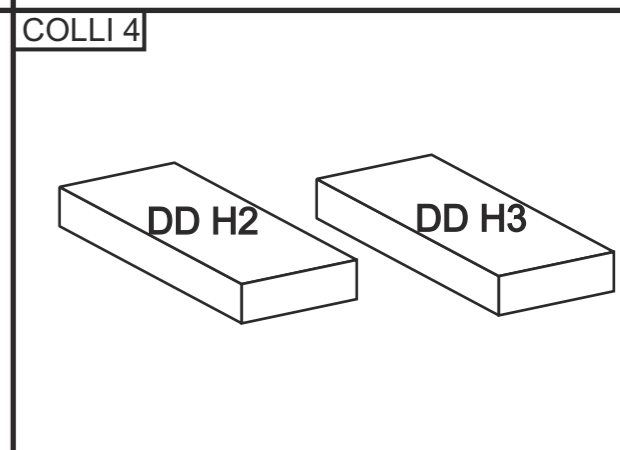

Ver: 19.09.23

NINONI/Rubona 180 Hmix LED