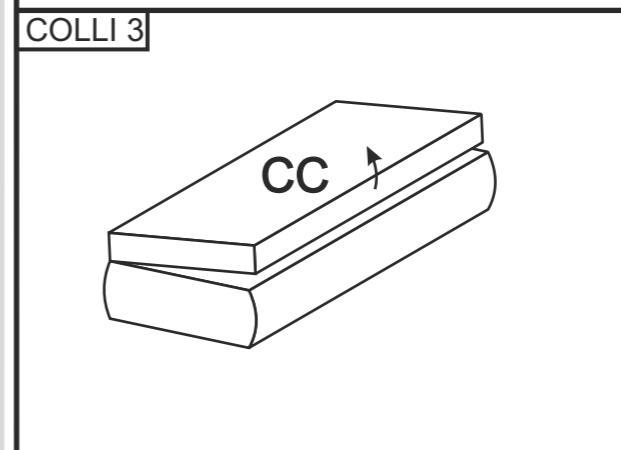

Ver: 19.09.23

NINONI/Rubona 180 Hmix LED