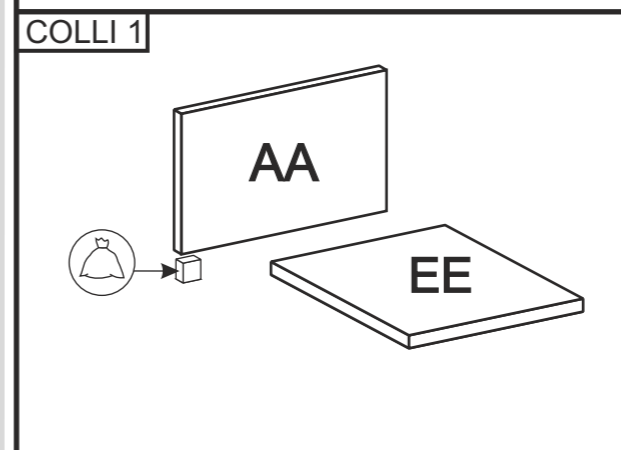

Ver: 19.09.23

NINONI/Rubona 180 Hmix LED