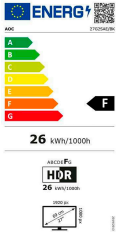

## 27G2SAE/BK

27 inch (68.6 cm) LCD MONITOR

27" gaming monitor with 165Hz refresh rate, 1ms MPRT response time and FreeSync Premium

### Screen

Resolution	1920x1080
Refresh rate	165Hz
Screen size (inch)	27 inch
Screen size (cm)	68.6 cm
Flat / Curved	Flat
Backlight	WLED
Panel Type	VA
Aspect ratio	16:9
Display Colours	16.7 Million
sRGB Coverage (%) (CIE 1931)	12194
Scanning Frequency	VGA/HDMI1.4 : 30 -160KHz (H) DP1.2 : 30 -200KHz (H) VGA/HDMI1.4 :48-144Hz (V) DP1.2:48-165Hz (V)
Response time (GtG)	4 ms
Response Time (MPRT)	1 ms
Contrast (static)	3000:1
Brightness (typical)	350 cd/m <sup>2</sup>
Viewing angle (CR10)	178/178 °
Hard Glass	Antiglare
OSD languages	EN, FR, ES, PT, DE, IT, NL, SE, FI, PL, CZ, RU, KR, CN (T), CN (S), JP