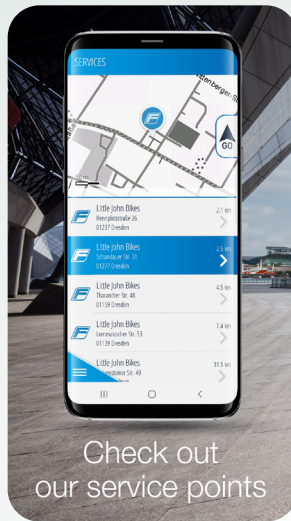

Zum App Store

Die FISCHER E-Connect APP ist kostenfrei für iOS und Android in den APP-Stores erhältlich

# FISCHER E-Connect APP

With the FISCHER E-Connect APP you do not only navigate on Europe's cycle paths **FREE OF CHARGE**, it connects to your FISCHER pedelec and displays various current information about your E-Bike.

- Topographic range indicator: Shows on the map exactly how far you can drive, taking into account the topographical conditions, your current driving behaviour and the battery charge level
- The maps of most European countries are available with the APP as offline version free of charge

- Record your routes, save them and export your favourite routes
- An integrated tour manager manages your saved routes
- Import GPX data easily and navigate to your destination via the FISCHER E-Connect APP