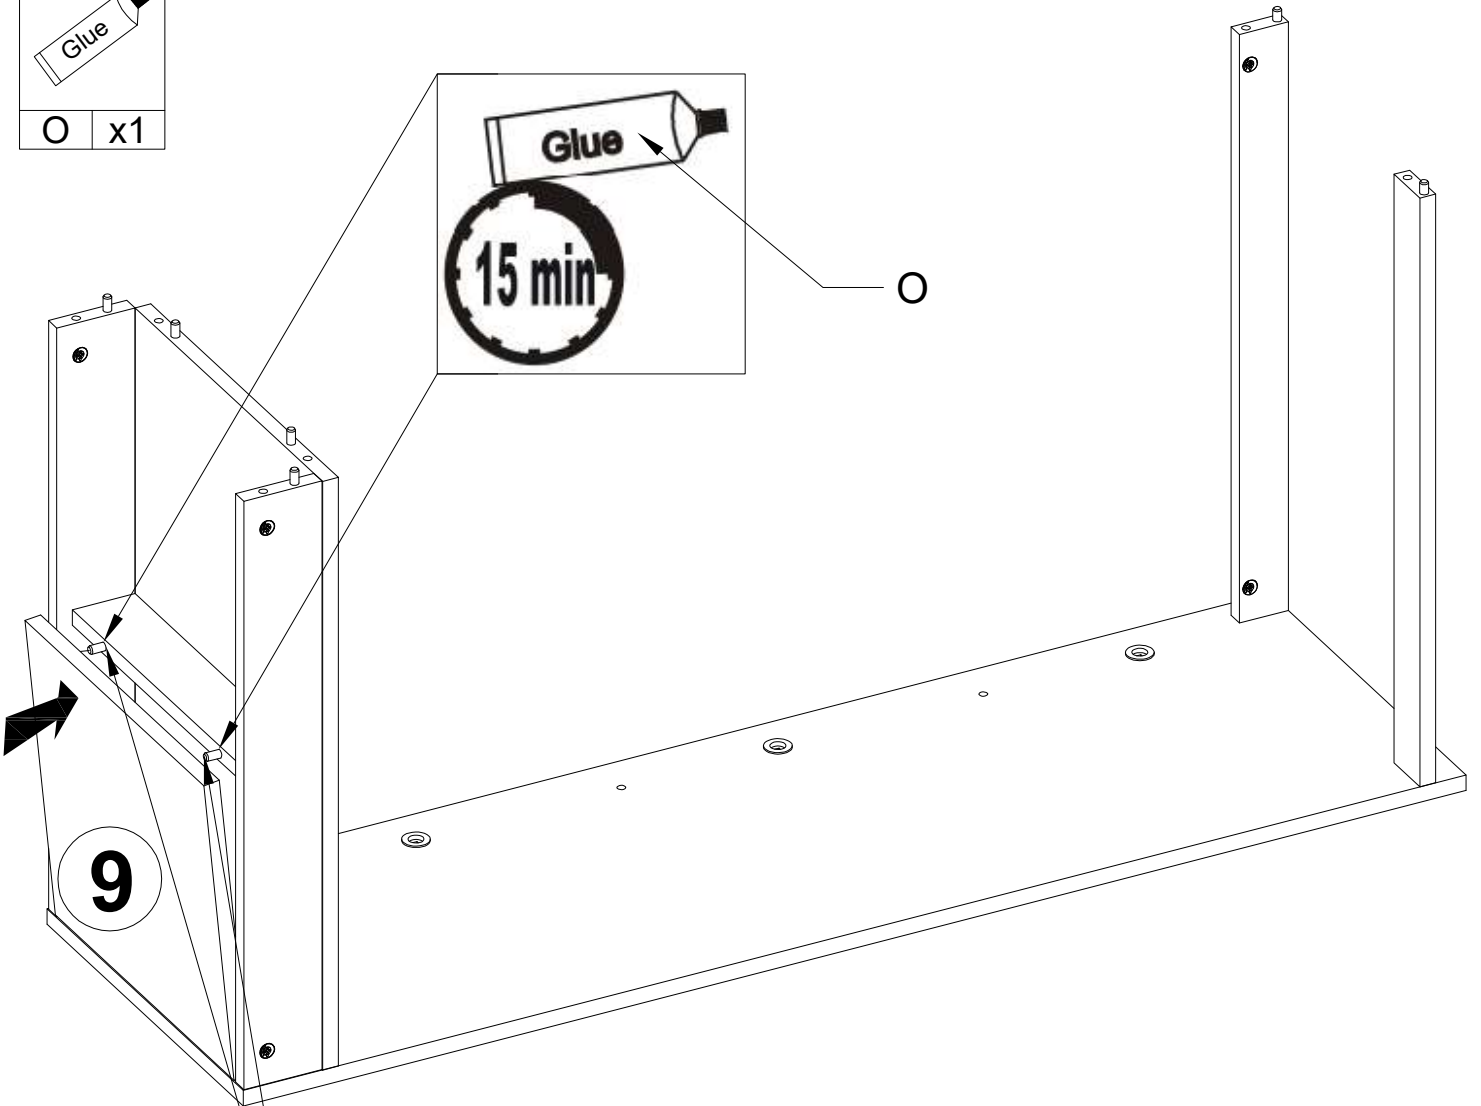

PARIS Schuhkipper 3

33-103-T2E

Nr 10/17