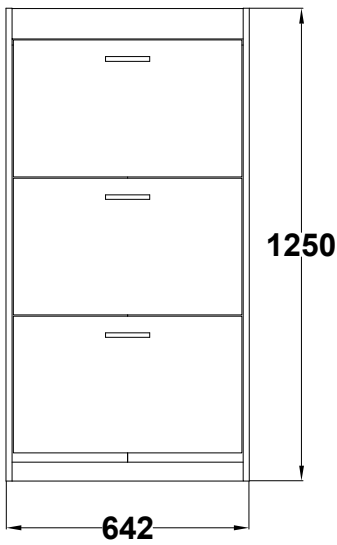

# PARIS Schuhkipper 3

33-103-T2E

Nr 1/17

J x1	K x4	L x1	M x18	N x1	O x1	P x14		
Ø15/12mm	Ø8x35mm		L-115 mm	Ø3,5x25mm				
A x14	B x16	C x14	D x3	E x6	F x32	G x3	H x24	I x2
							Ø6x13mm	Ø7x50mm

# PARIS Schuhkipper 3

33-103-T2E

Nr 2/17

1	610x364x16	x1
2L, 2P	380x1250x16	x2
3T, 3P	610x80x16	x2
4	346x64x16	x1
5	610x50x16	x2
6	604x362x16	x3
7	595x140x9	x6
8	595x90x9	x3
9	346x315x16	x1
10L, 10P	1140x317,5x3	x2

PARIS Schuhkipper 3

33-103-T2E

Nr 3/17

Ø6,2x15mm		Ø8x30mm	
H x18	G x3	B x2	O x1

Ø3x16mm

M x12

Ø15/12mm	Ø8x30mm		
			
A x14	B x14	C x2	O x1

PARIS Schuhkipper 3

x3

G1

A

H

Ø3x16mm	L-115 mm	Ø3,5x25mm	
			
M x6	D x3	E x6	G x3