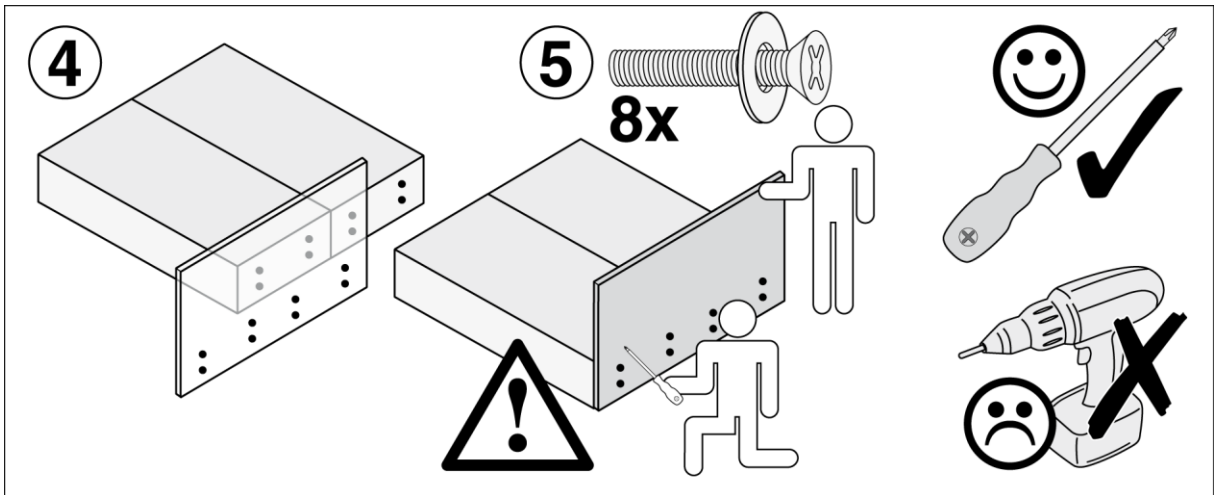

90 cm

140 cm

180 cm

WESTFALIA
Polsterbetten

Made in Germany

Elastoflex GmbH
Löhner Str. 123
32584 Löhne / Germany