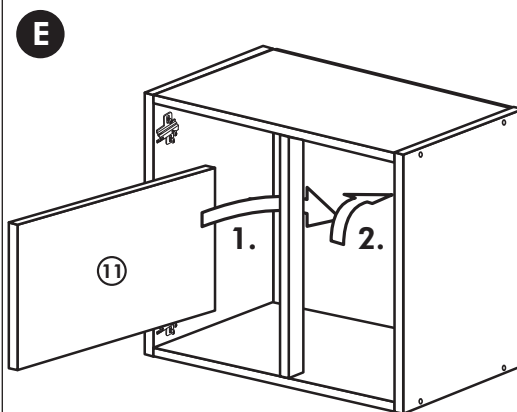

Hängeschrank

Nr. 102 Rev.00

(68) 2x Screw	(23) 10x Washer, Ø 3
(28) 4x Washer, Ø 10	(27) 18x Screw, 3,0 x 20
(60) 4x Washer, Ø 5	(26) 4x Screw, 4,0 x 30 M4 x 30
(22) 10x Screw	(15) 1x Bracket
(34) 4x Screw	(16) 1x Bracket
(69) 2x Screw	(42) 4x Hinge
(46) 4x Bracket	(21) 2x Handle