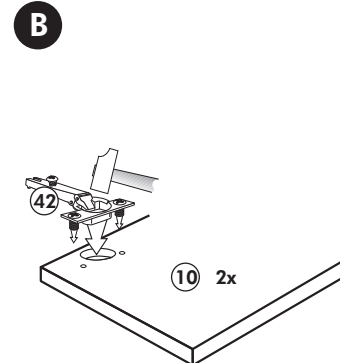

Hängeschrank

Nr. 102 Rev.00

(68) 2x Screw	(23) 10x Washer, Ø 3
(28) 4x Washer, Ø 10	(27) 18x Screw, 3,0 x 20
(60) 4x Washer, Ø 5	(26) 4x Screw, 4,0 x 30 M4 x 30
(22) 10x Screw	(15) 1x Bracket
(34) 4x Screw	(16) 1x Bracket
(69) 2x Screw	(42) 4x Hinge
(46) 4x Bracket	(21) 2x Handle