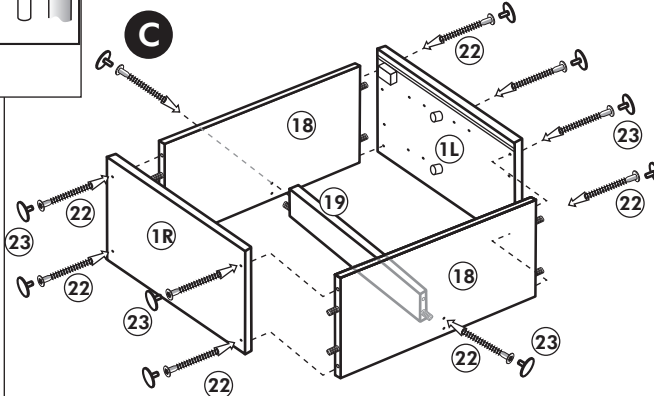

Hängeschrank

Nr. 102 Rev.00

(68) 2x Screw	(23) 10x Washer, Ø 3
(28) 4x Washer, Ø 10	(27) 18x Screw, 3,0 x 20
(60) 4x Washer, Ø 5	(26) 4x Screw, 4,0 x 30 M4 x 30
(22) 10x Screw	(15) 1x Bracket
(34) 4x Screw	(16) 1x Bracket
(69) 2x Screw	(42) 4x Hinge
(46) 4x Bracket	(21) 2x Handle