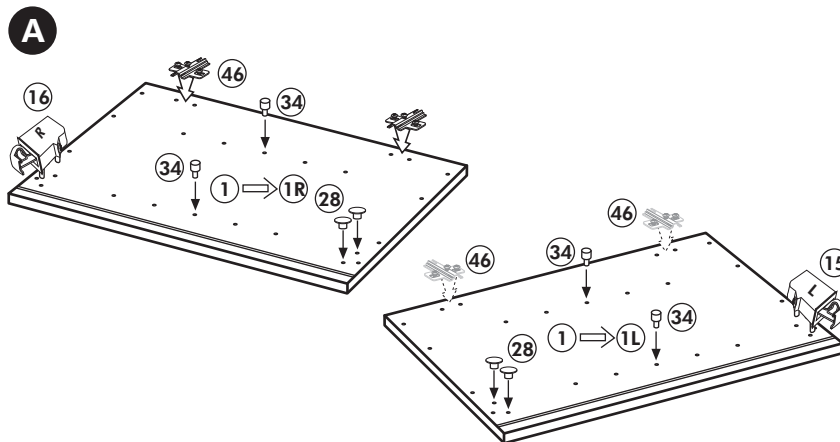

Hängeschrank

Nr. 102 Rev.00

(68) 2x Screw	(23) 10x Washer, Ø 3
(28) 4x Washer, Ø 10	(27) 18x Screw, 3,0 x 20
(60) 4x Washer, Ø 5	(26) 4x Screw, 4,0 x 30 M4 x 30
(22) 10x Screw	(15) 1x Bracket
(34) 4x Screw	(16) 1x Bracket
(69) 2x Screw	(42) 4x Hinge
(46) 4x Bracket	(21) 2x Handle