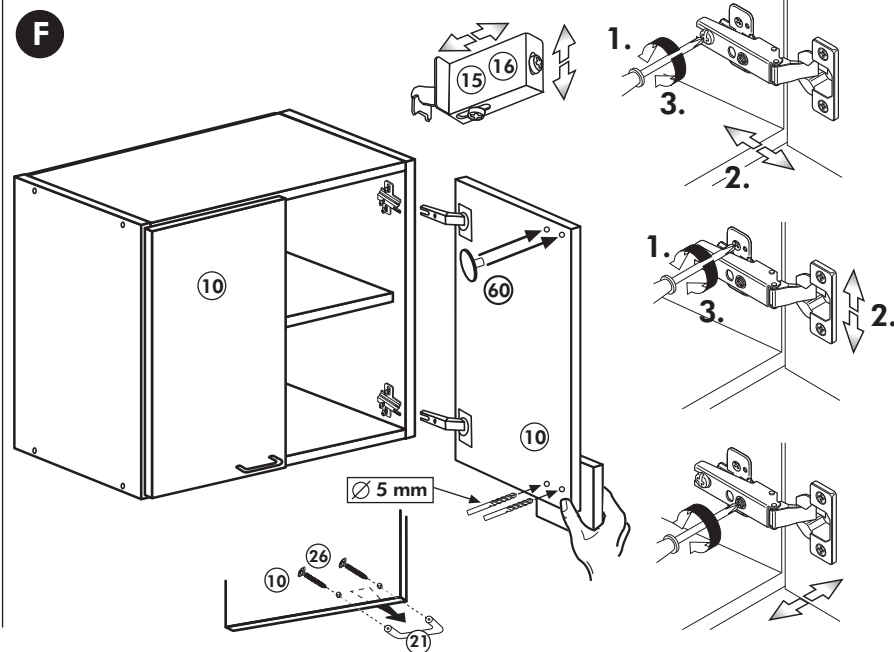

Hängeschrank

Nr. 102 Rev.00

(68) 2x Screw	(23) 10x Washer, Ø 3
(28) 4x Washer, Ø 10	(27) 18x Screw, 3,0 x 20
(60) 4x Washer, Ø 5	(26) 4x Screw, 4,0 x 30 M4 x 30
(22) 10x Screw	(15) 1x Bracket
(34) 4x Screw	(16) 1x Bracket
(69) 2x Screw	(42) 4x Hinge
(46) 4x Bracket	(21) 2x Handle