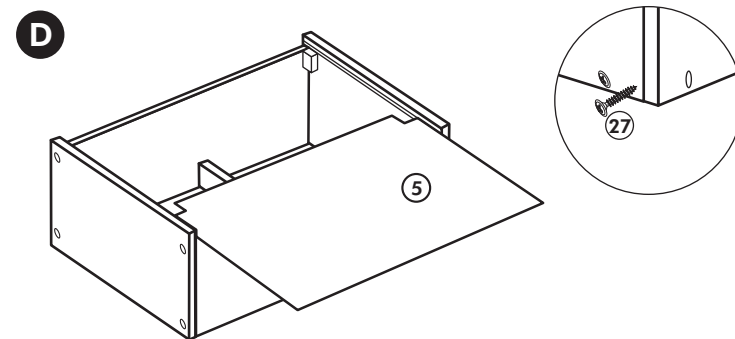

Hängeschrank

Nr. 102 Rev.00

(68) 2x Screw	(23) 10x Washer, Ø 3
(28) 4x Washer, Ø 10	(27) 18x Screw, 3,0 x 20
(60) 4x Washer, Ø 5	(26) 4x Screw, 4,0 x 30 M4 x 30
(22) 10x Screw	(15) 1x Bracket
(34) 4x Screw	(16) 1x Bracket
(69) 2x Screw	(42) 4x Hinge
(46) 4x Bracket	(21) 2x Handle