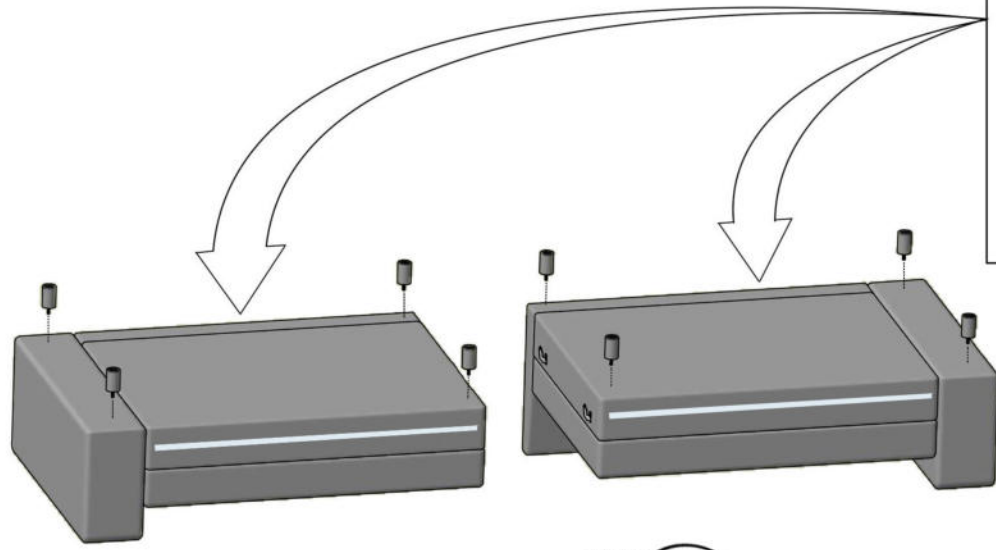

Tobi (1AL150-1AL150) RGB LED

 A 3x 78x48	 B 4x 36x36	 C 2x 57x57	 8x	 1x	 200cm 40cm 1x
---	--	--	---	---	--

(1AL150-1AL150) RGB LED

04-02-2021

04-02-2021