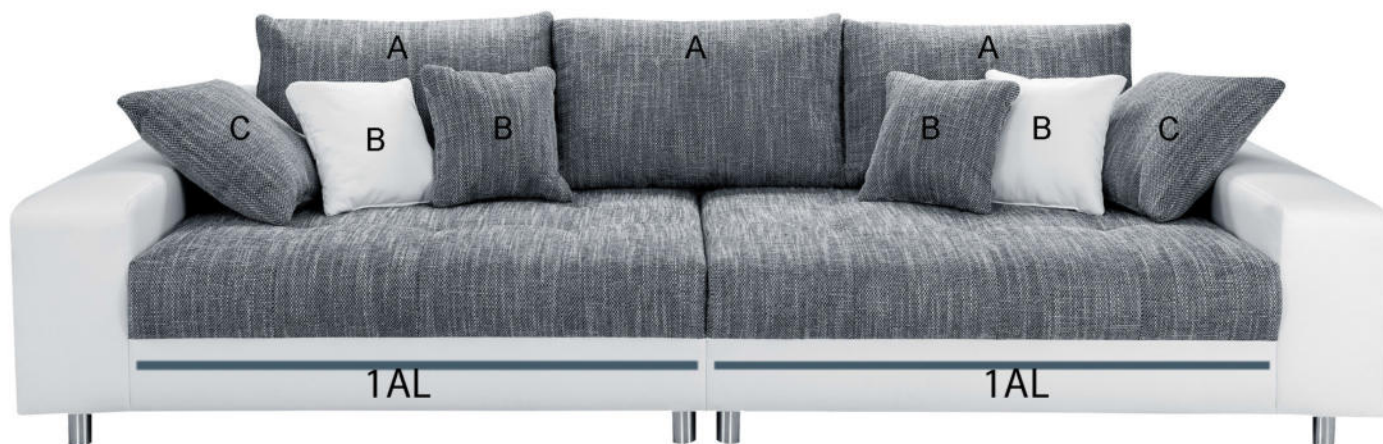

Tobi (1AL150-1AL150) RGB LED

 A 3x 78x48	 B 4x 36x36	 C 2x 57x57	 8x	 1x	 200cm 40cm 1x

(1AL150-1AL150) RGB LED

04-02-2021