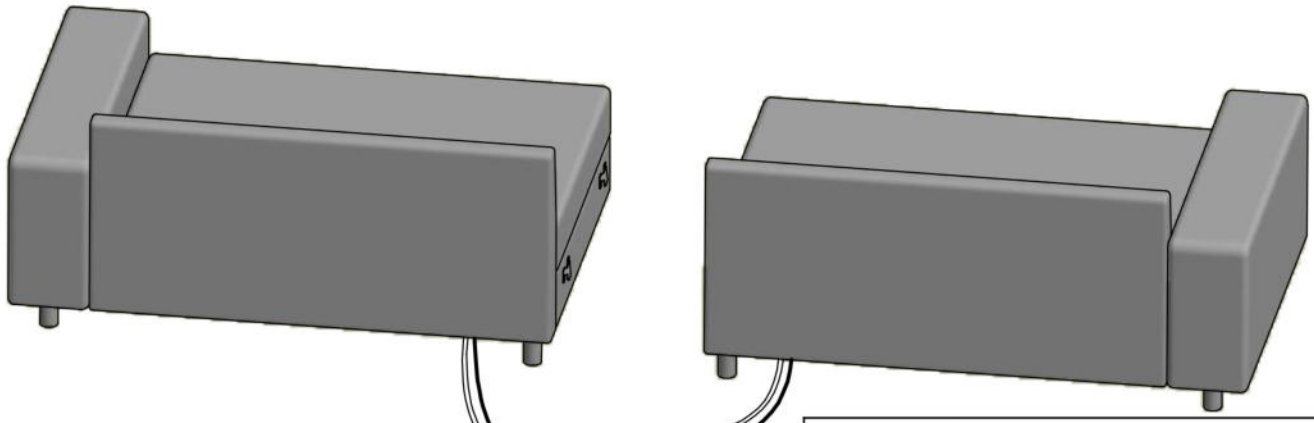

Tobi (1AL150-1AL150) RGB LED

 A 3x 78x48	 B 4x 36x36	 C 2x 57x57	 8x	 1x	 200cm 40cm 1x
---	--	--	---	---	--

(1AL150-1AL150) RGB LED

04-02-2021

04-02-2021