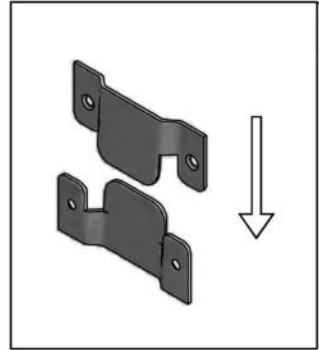

Tobi (1AL150-1AL150) RGB LED

 A 3x 78x48	 B 4x 36x36	 C 2x 57x57	 8x	 1x	 200cm 40cm 1x
---	--	--	---	---	--

(1AL150-1AL150) RGB LED

04-02-2021

04-02-2021