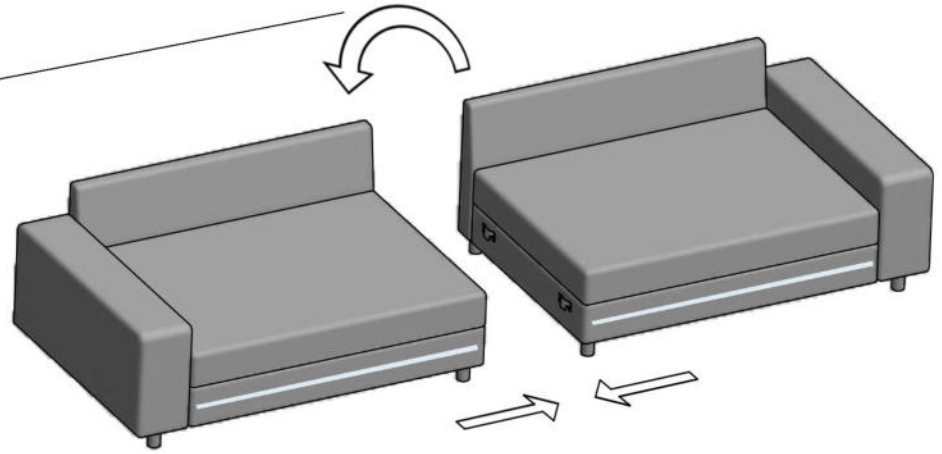

Tobi (1AL150-1AL150) RGB LED

 A 3x 78x48	 B 4x 36x36	 C 2x 57x57	 8x	 1x	 200cm 40cm 1x
---	--	--	---	---	--

(1AL150-1AL150) RGB LED

04-02-2021

04-02-2021