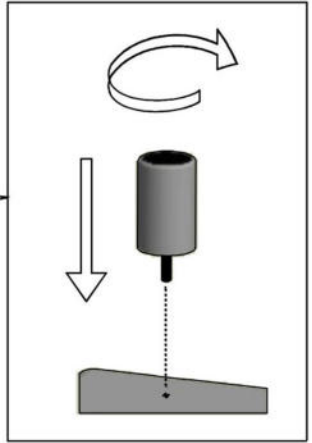

Tobi (1AL150-1AL150) RGB LED

 A 3x 78x48	 B 4x 36x36	 C 2x 57x57	 8x	 1x	 200cm 40cm 1x
---	--	--	---	---	--

(1AL150-1AL150) RGB LED

04-02-2021

04-02-2021