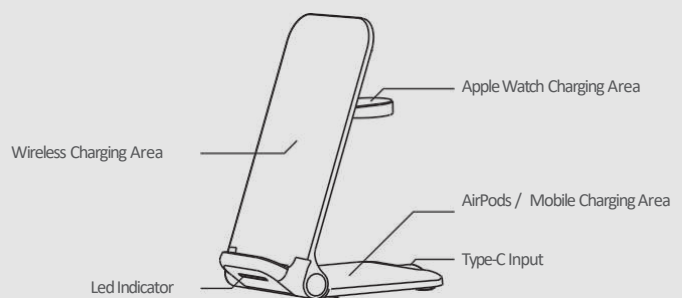

Weight

132g

PACKAGING INCULDED

- ⦿ TRIVOR
- ⦿ Charging Cable

SKU

BLACK

VP-PD-31WCGBK