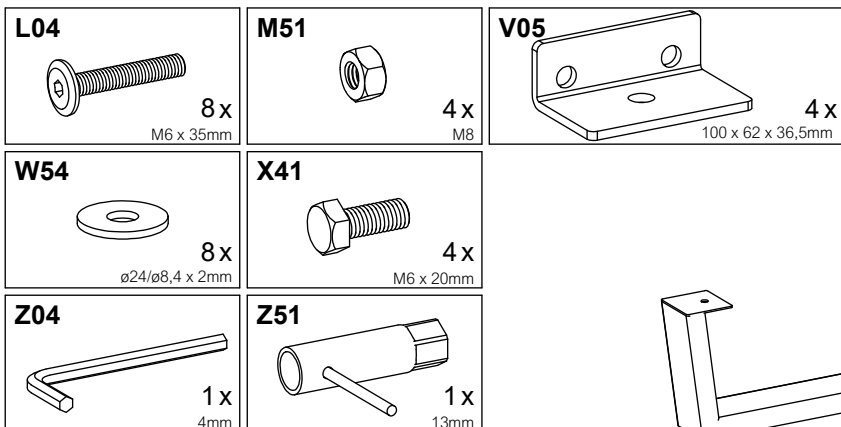

U30 is only included for beds without headboard.

132 14 / 132 16 / 132 18 / 132 20

**A1**

**A2**

**A3**

132 24 / 132 26 / 132 28 / 132 30

**B1**

132 34 / 132 36 / 132 38 / 132 40

# 1

<b>M52</b>  4 x M10, 17 x 30mm	<b>W52</b>  4 x ø30/ø10,5 x 2,5mm	<b>Z52</b>  1 x 17mm
--	---	---