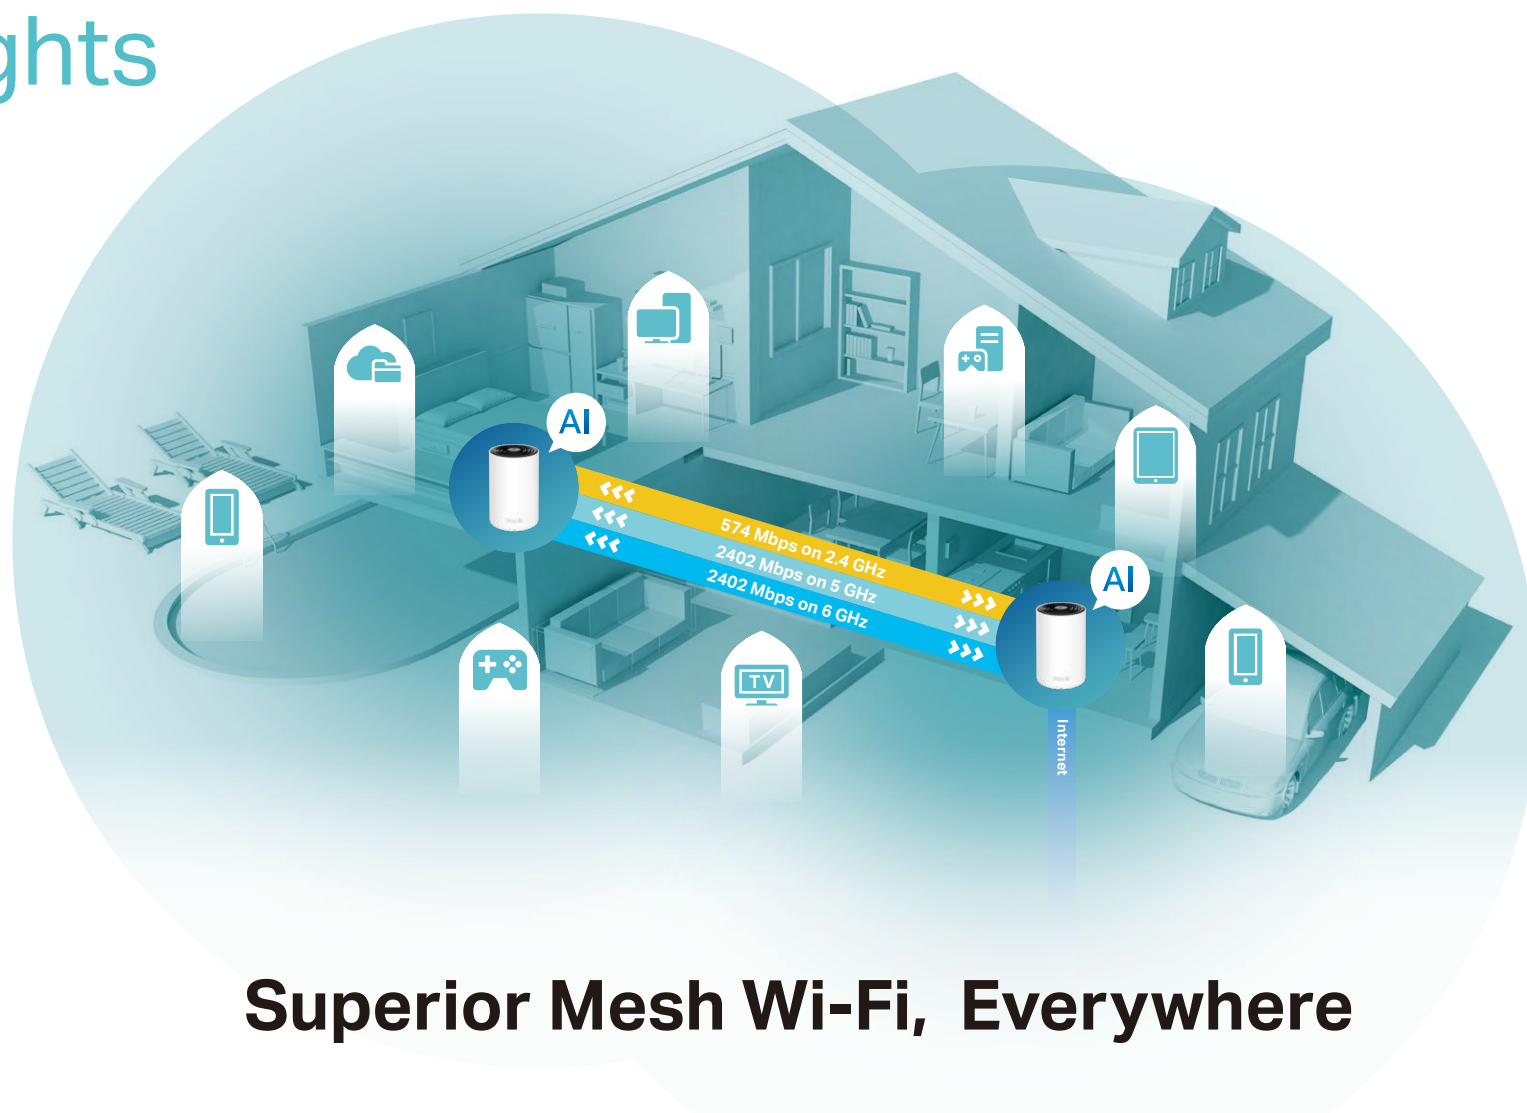

deco™

Superior Mesh Wi-Fi,
Everywhere

Wi-Fi 6

HomeShield

AXE5400

Tri-Band Mesh Wi-Fi 6E System

Includes latest
6 GHz Wi-Fi band

Deco XE75

tp-link

Wi-Fi 6E

Highlights

Superior Mesh Wi-Fi, Everywhere

Wi-Fi 6E Huge Leap Forward for Wi-Fi

Robust High-Speed Connections

Experience ultra-fast Wi-Fi with more connected devices thanks to the brand-new 6 GHz band. The added 160 MHz channels prevent competition over bandwidth and drops in speed.