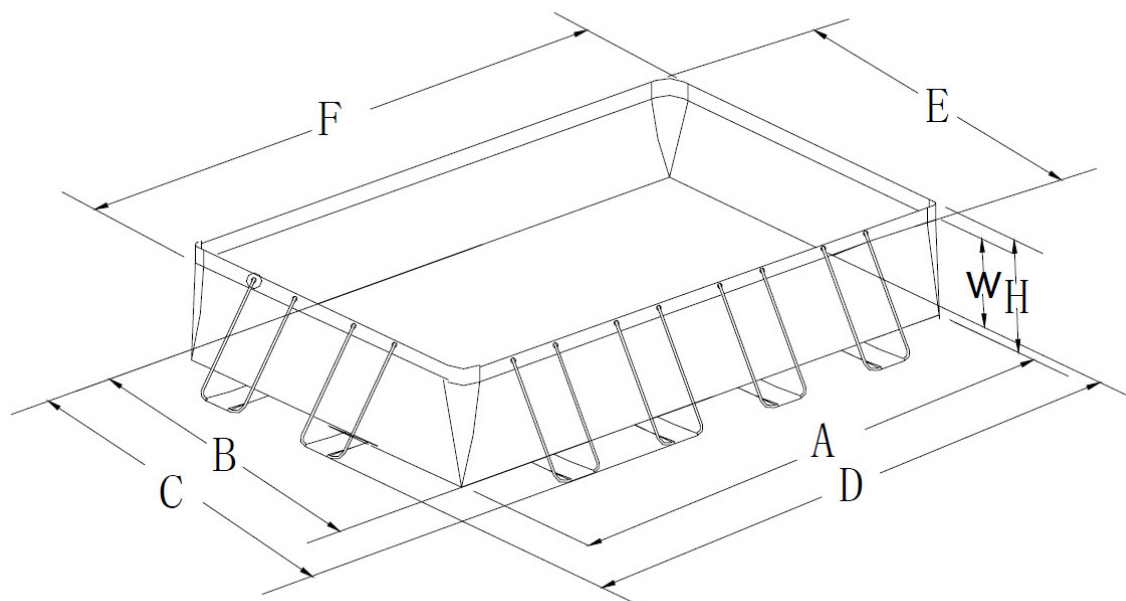

Frame Pool Set Prism Quadra

Poolgröße (in cm) Pool size (in in.)	A	B	H	C	D	E	F	W	Thickness of Linear (Ga./mm)	
	Bodenlänge / Bottom Length	Bodenbreite / Bottom Width	Gesamt- höhe / Overall Height	Außenbreite / Out Width	Außenlänge / Out Length	Obere Innen- breite / Top Inner Width	Obere Innen- länge / Top Inner Length	Empfohlene Wassertiefe / Recommen- ded Water Depth	wall	bottom
9.875'X5.75'X31.5" (300 x 175 x 80 cm)	9.875' (300 cm)	5.75' (175 cm)	31.5" (80 cm)	6'10" (208 cm)	11'2" (340 cm)	5'3" (160 cm)	9'7" (292 cm)	24.5" (62 cm)	23.2 Ga. 0.58mm	23.2 Ga. 0.58mm
13-1/8'X6-1/2'X39-1/2" (400 x 200 x 100 cm)	13-1/8' (400 cm)	6-1/2' (200 cm)	39.5" (100 cm)	8'6" (259 cm)	15'3" (465 cm)	5'10" (178 cm)	17'4" (376 cm)	33" (84 cm)	23.2 Ga. 0.58mm	23.2 Ga. 0.58mm
13-1/8'X6-1/2'X48" (400 x 200 x 122cm)	13-1/8' (400 cm)	6-1/2' (200 cm)	48" (122 cm)	8'6" (259 cm)	15'3" (465 cm)	5'10" (178 cm)	17'4" (376 cm)	41" (104 cm)	23.2 Ga. 0.58mm	23.2 Ga. 0.58mm
16'X8'X42" (488 x 244 x 107 cm)	16' (488 cm)	8' (244 cm)	42" (107 cm)	9'9" (298 cm)	17'8" (540 cm)	7'8" (234 cm)	15'7" (476 cm)	35" (89 cm)	23.2 Ga. 0.58mm	23.2 Ga. 0.58mm