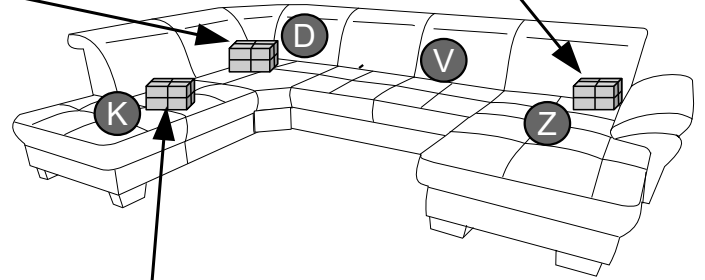

PT

INSTRUÇÕES DE MONTAGEM
MANUAL DO USUÁRIO

HR

UPUTE ZA MONTAŽU
UPUTE ZA UPOTREBU

0064

L

R

i L- 5  X1	f H- 90  X1	g H(70-120)  X1	x Fi- 50  X9	s H- 90  X4	q M8*80  X9	[mm]
--	---	---	--	---	---	------

i L- 5  X1	f H- 90  X4	x Fi- 50  X4	q M8*80  X4	g H(70-120)  X2
--	---	--	---	---

s H- 90  X2	g H(70-120)  X2	x Fi- 50  X4	q M8*80  X4	i L- 5  X1
---	---	--	---	--

i L-5 	f H-90 	g H(70-120) 	x Fi-50 	s H-90 	q M8*80 
X1	X1	X1	X9	X4	X9