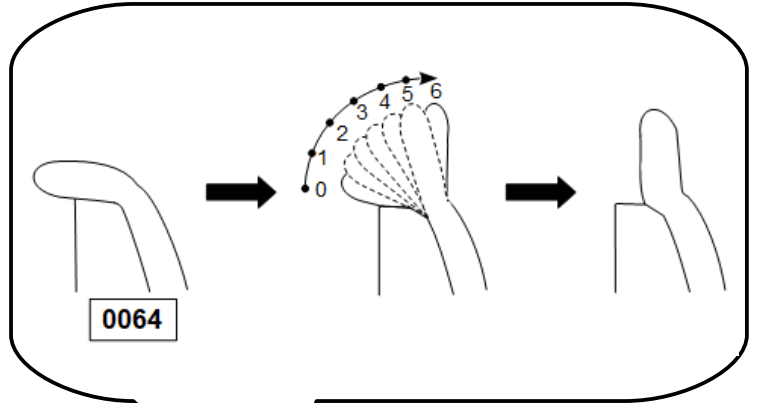

PT

INSTRUÇÕES DE MONTAGEM
MANUAL DO USUÁRIO

HR

UPUTE ZA MONTAŽU
UPUTE ZA UPOTREBU

0064

L

R

i L- 5  X1	f H- 90  X1	g H(70-120)  X1	x Fi- 50  X9	s H- 90  X4	q M8*80  X9	[mm]
--	---	---	--	---	---	------

i L- 5  X1	f H- 90  X4	x Fi- 50  X4	q M8*80  X4	g H(70-120)  X2
--	---	--	---	---

s H- 90  X2	g H(70-120)  X2	x Fi- 50  X4	q M8*80  X4	i L- 5  X1
---	---	--	---	--

i L-5 	f H-90 	g H(70-120) 	x Fi-50 	s H-90 	q M8*80 
X1	X1	X1	X9	X4	X9