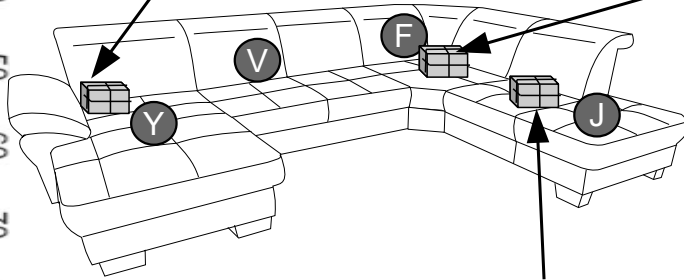

PT

INSTRUÇÕES DE MONTAGEM
MANUAL DO USUÁRIO

HR

UPUTE ZA MONTAŽU
UPUTE ZA UPOTREBU

0064

L

R

i L- 5  X1	f H- 90  X1	g H(70-120)  X1	x Fi- 50  X9	s H- 90  X4	q M8*80  X9	[mm]
--	---	---	--	---	---	------

i L- 5  X1	f H- 90  X4	x Fi- 50  X4	q M8*80  X4	g H(70-120)  X2
--	---	--	---	---

s H- 90  X2	g H(70-120)  X2	x Fi- 50  X4	q M8*80  X4	i L- 5  X1
---	---	--	---	--

i L-5 	f H-90 	g H(70-120) 	x Fi-50 	s H-90 	q M8*80 
X1	X1	X1	X9	X4	X9